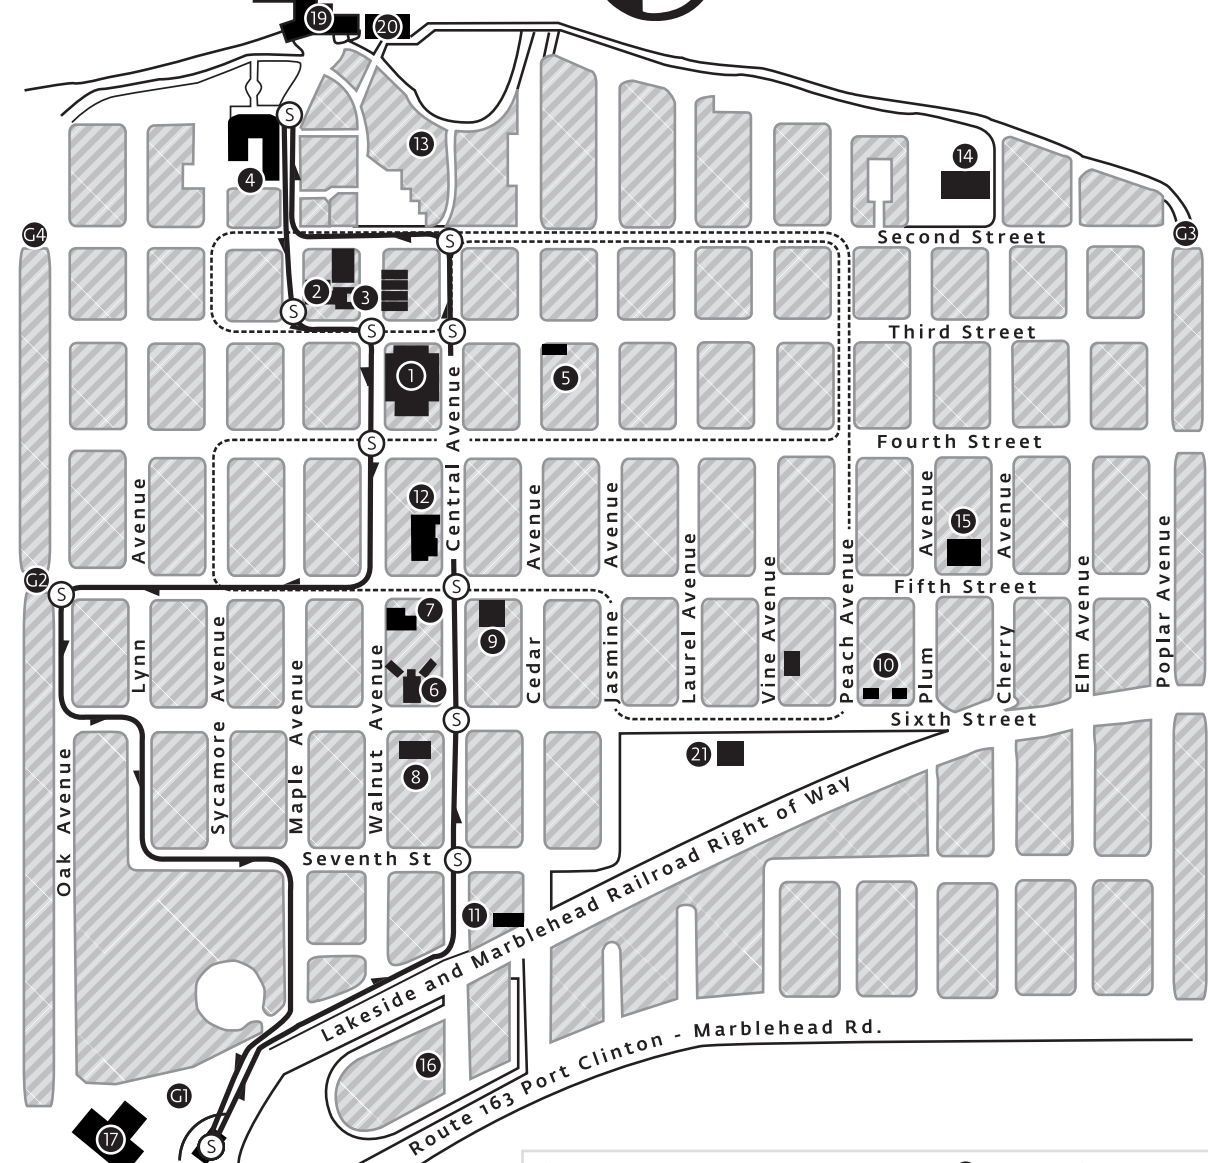

LakeSide

TO DANBURY
HIGH SCHOOL

- | | |
|---|---|
| <ul style="list-style-type: none"> ① Hoover Auditorium ② Fountain Inn ③ Lakeside Association Office ④ Hotel Lakeside ⑤ Bradley Temple ⑥ South Auditorium ⑦ Wesley Lodge ⑧ Rhein Center ⑨ Wo Ho Mis Lodge ⑩ Hilltop House and Annex ⑪ Train Station ⑫ Lakeside United Methodist Church ⑬ Central Park | <ul style="list-style-type: none"> ⑭ Perry Park ⑮ Cherry Park ⑯ Lakeside RV Campground ⑰ South Gate Welcome Center ⑱ Lakeside Dock ⑲ Upper Pavilion ⑳ Lower Pavilion ㉑ Grindley Aquatic & Wellness Campus |
|---|---|
-
- | | | |
|--|---|---|
| <ul style="list-style-type: none"> G1 South Gate G2 West Fifth Street Gate G3 East Gate G4 West Second Street Gate | <ul style="list-style-type: none"> Shuttle Route Shuttle Stop | <ul style="list-style-type: none"> Mack Mobile Route * Driver follows inbetween calls |
|--|---|---|

*Provides service to members with limited-mobility issues. To request service call 419-341-8247